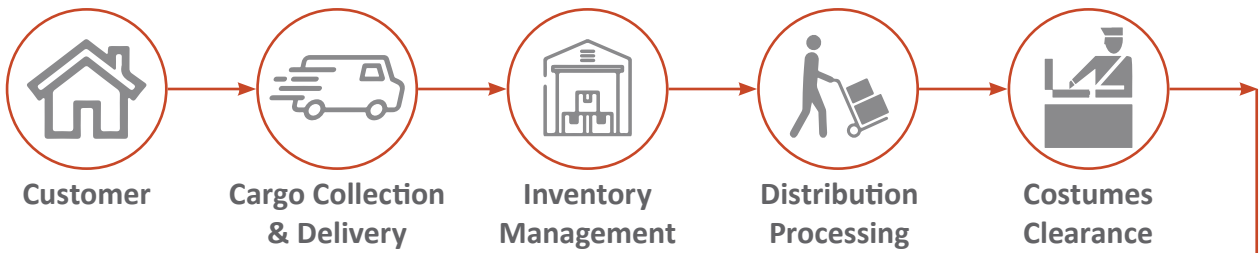

Our Process